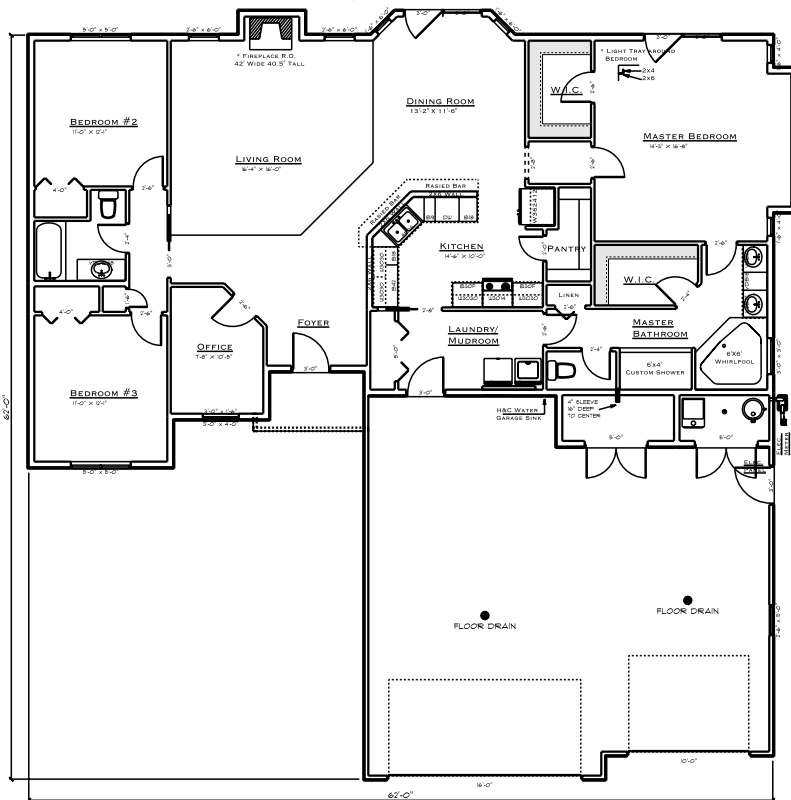

SATTTLER HOMES

500 BOSTON CIRCE - \$519,900 (SPECIALS PAID)
COME CHECK OUT THIS GEORGEOUS PATIO HOME.

2x6 EXTERIOR WALLS
9' TALL WALLS
CUSTOM SHOWER

FOR MORE INFORMATION CONTACT:
JEFF SATTTLER - (701) 255-7628
JEFF@BISMARCKBUILDER.COM