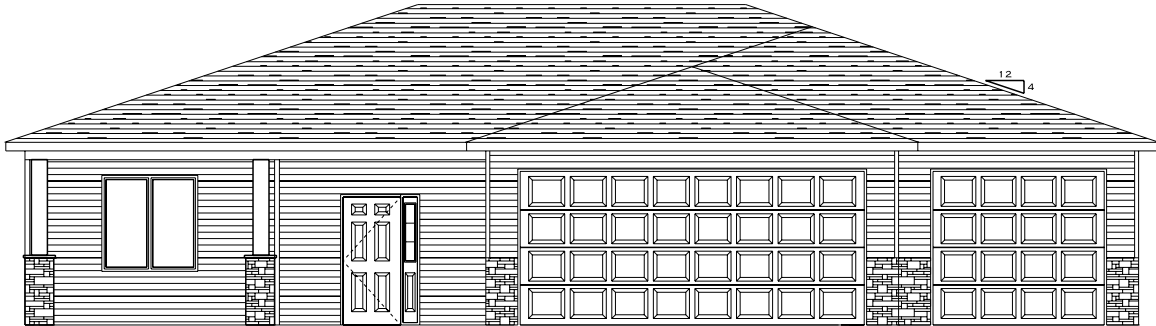

SATTTLER HOMES

2617 PEACHTREE DRIVE
\$449,900 (SPECIALS PAID)

PATIO HOME (NO STEPS)
36" DOORS IN HOME
9' TALL WALLS
TRAY CEILINGS
GAS FIREPLACE
FINISHED 3 STALL GARAGE
COVERED FRONT PORCH
COVERED REAR PATIO
CUSTOM SHOWER
TILE BACKSPLASH
HIDDEN PANTRY
KNOTTY ALDER CABINETS
QUARTZ COUNTERTOPS