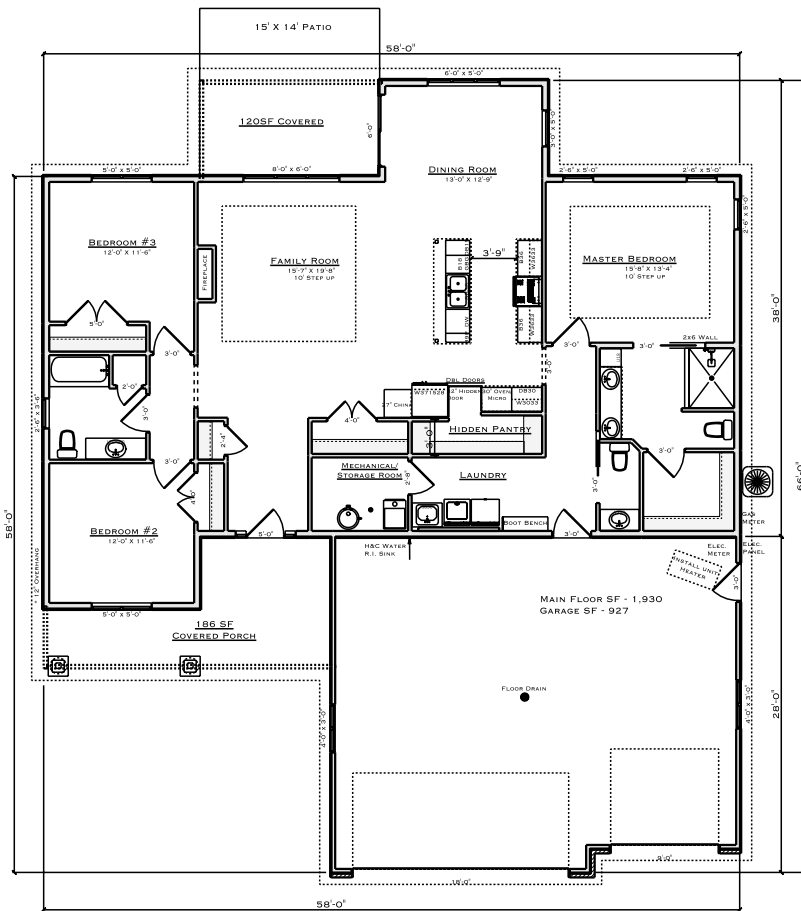

SATTTLER HOMES

2617 PEACHTREE DRIVE
\$449,900 (SPECIALS PAID)

PATIO HOME (NO STEPS)
36" DOORS IN HOME
9' TALL WALLS
TRAY CEILINGS
GAS FIREPLACE
FINISHED 3 STALL GARAGE
COVERED FRONT PORCH
COVERED REAR PATIO
CUSTOM SHOWER
TILE BACKSPLASH
HIDDEN PANTRY
KNOTTY ALDER CABINETS
QUARTZ COUNTERTOPS