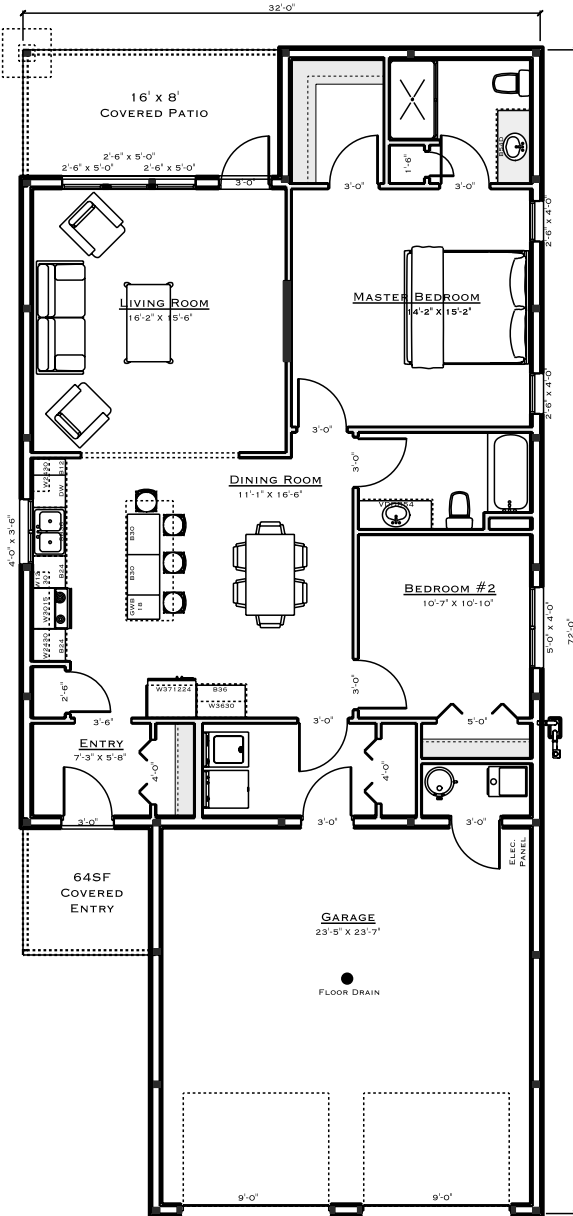

PATIO HOME FOR SALE - \$355,000

SATTTLER
HOMES

3521 CALGARY POINTE
BISMARCK ND, 58503

NO STEPS
3' WIDE DOORS
NO HALLWAYS
CUSTOM CABINETS
QUARTZ TOPS - KITCHEN
LAMINATE TOPS - BATHS
FINISHED YARD INCLUDED
NE BISMARCK ND
CLOSE TO SUNRISE TOWN CENTER